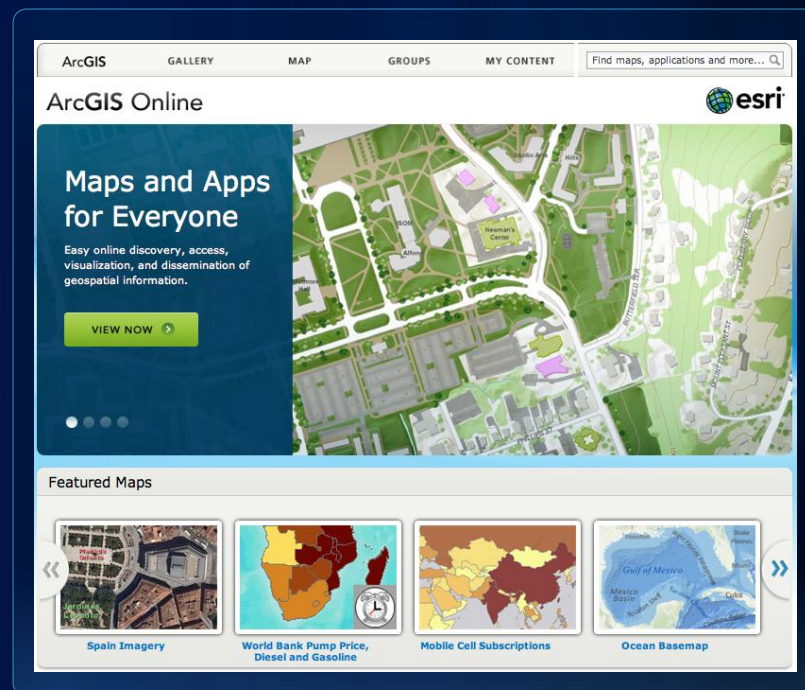

Sharing Your Maps with ArcGIS Online

Tim Craig

San Diego Regional GIS Council

July 11, 2012

ArcGIS is a Complete System

ArcGIS is an Online System

ArcGIS Online is an Open Platform

For Maps and Geographic Information

Intelligent Web Map

One Map – Any Device

Maps for Everyone

Access Points of ArcGIS Online

Organizations

Executives,
Managers

Knowledge
Workers

Field Personnel